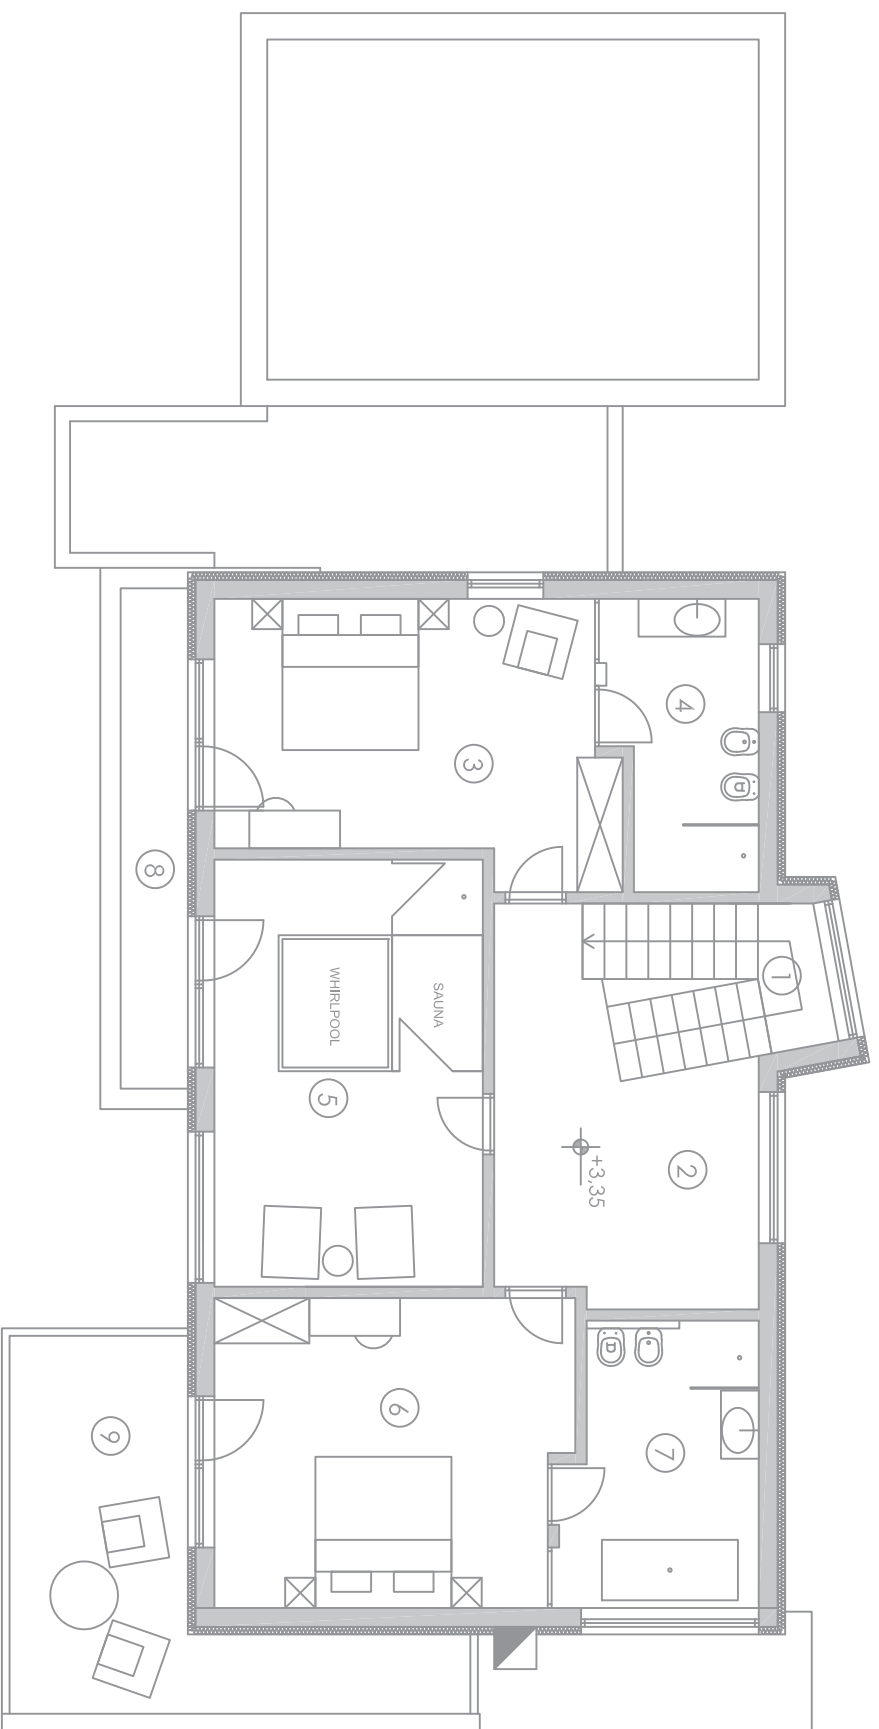

PLAN - 1st FLOOR

LEGEND

- 1 STAIRCASE 6,58 m²
- 2 LOUNGE AREA 15,12 m²
- 3 BEDROOM 17,05 m²
- 4 BATHROOM 7,31 m²
- 5 WELLNESS ROOM 21,09 m²
- 6 BEDROOM 17,39 m²
- 7 BATHROOM 9,53 m²
- 8 BALCONY 5,89 m²
- 9 BALCONY 15,72 m²
- TOTAL 115,65 m²